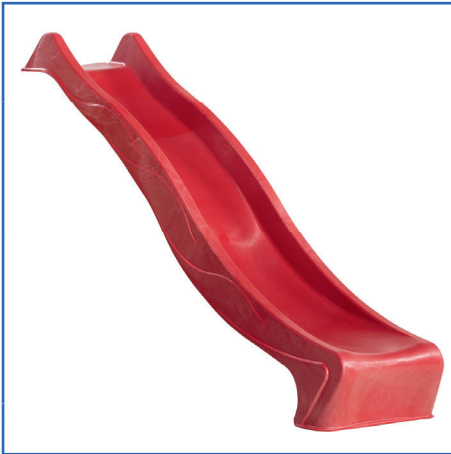

HDPE SLIDE 'REX'

DRAWINGS:

VARIATIONS :

	416.012.001.001	HDPE slide with wave - 'reX' - h: 1200 - 8 foot - red
	416.012.002.001	HDPE slide with wave - 'reX' - h: 1200 - 8 foot - green
	416.012.003.001	HDPE slide with wave - 'reX' - h: 1200 - 8 foot - yellow
	416.012.004.001	HDPE slide with wave - 'reX' - h: 1200 - 8 foot - blue
	416.012.007.003	HDPE slide with wave - 'reX' - h: 1200 - 8 foot - turquoise (RAL 5021)
	416.012.010.001	HDPE slide with wave - 'reX' - h: 1200 - 8 foot - purple (RAL 4006)
	416.012.013.001	HDPE slide with wave - 'reX' - h: 1200 - 8 foot - lime green (PMS 389U)
	416.012.015.001	HDPE slide with wave - 'reX' - h: 1200 - 8 foot - anthracite (RAL 7016)