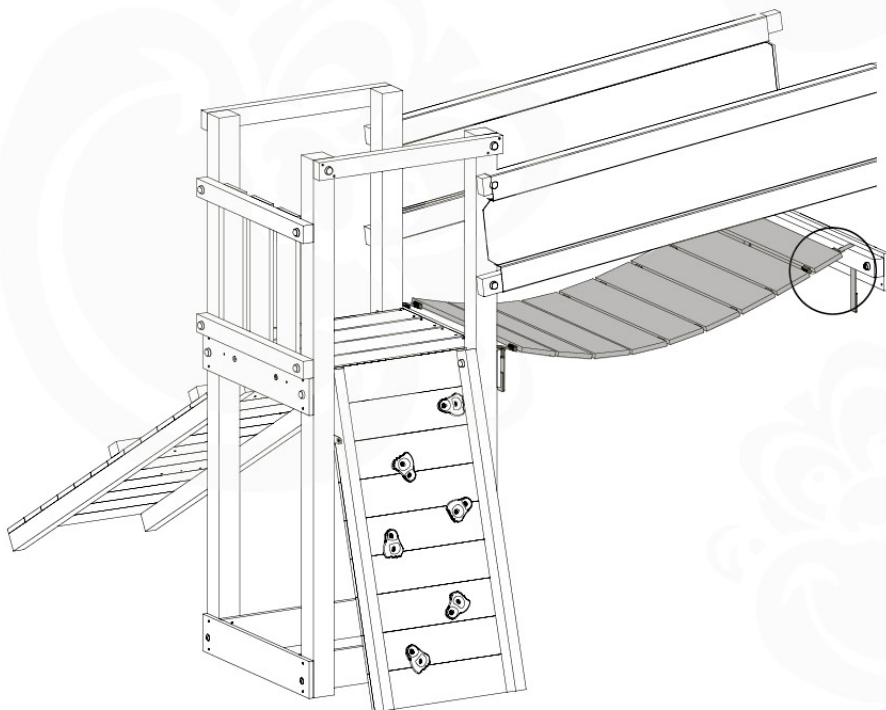

4x
120_005

19c

19d

6x 002_220 45 mm  ø35 mm

19e

Jungle Playhouse XL

19e''

- 6x 60 mm / 80 mm screws
- * 6x 20 mm screws