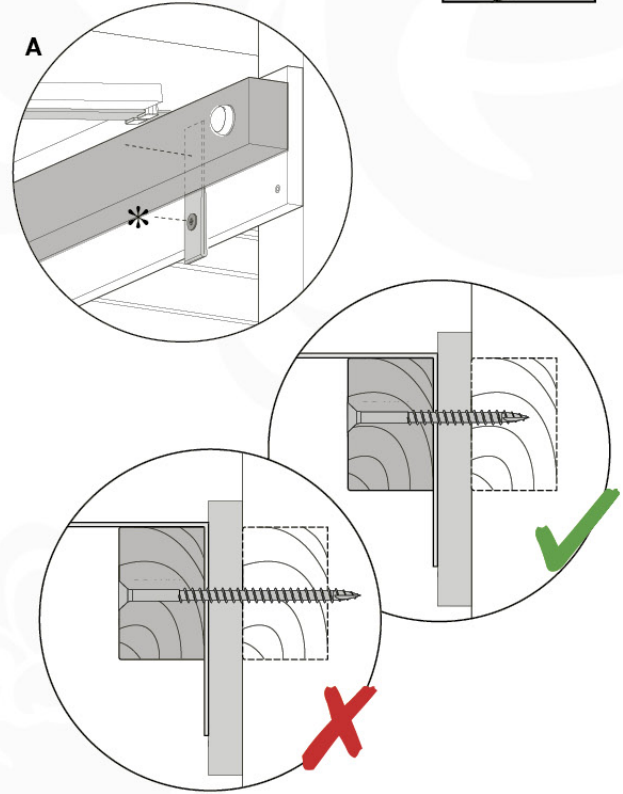

19e''

Jungle Playhouse XL

- 5x 60 mm / 80 mm screws
- 6x 20 mm screws