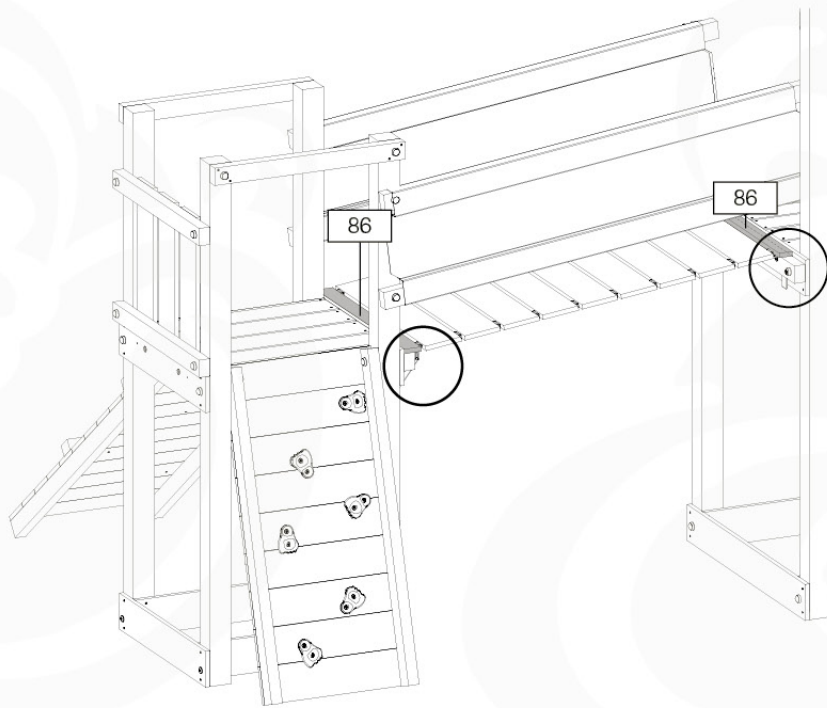

4x
120_005

19c

19d

6x 002_220 45 mm  ø35 mm

19e

Jungle Playhouse XL

19e''

- 6x 60 mm / 80 mm screws
- * 6x 20 mm screws