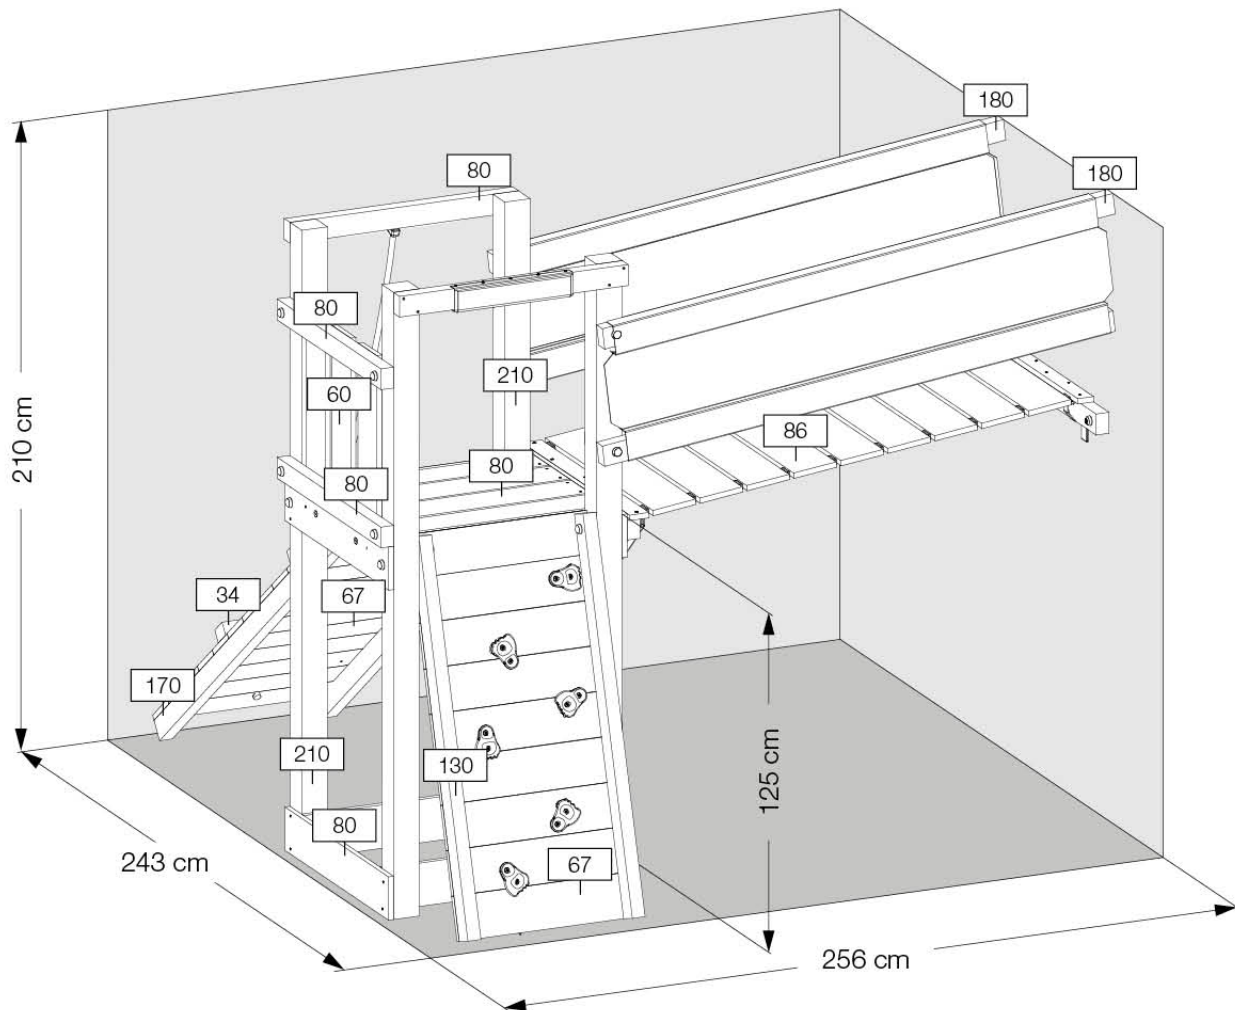

Part 2b

Assembly

Bridge Module

850_240

Jungle Gym
BACKYARD PLAYGROUNDS

since 1985

	EN. Warnings. Only for domestic use. Maximum number of users is 5. DE. Achtung. Nur für den Hausgebrauch. Maximale Benutzerzahl: 5. FR. Attention. Réserve à un usage familial. Le nombre maximal d'utilisateurs est de 5. NL. Waarschuwingen. Uitsluitend voor huishoudelijk gebruik. Het maximale aantal gebruikers is 5. BG. Внимание. За употреба само в домашни условия. Максималният брой потребители е 5. CS. Varování. Jen pro domácí použití. Maximální počet uživatelů je 5. DA. Advarsel. Kun til privat brug. Maksimum antal brugere er 5. EL. Προειδοποίηση. Μόνο για οικιακή χρήση. Μέγιστος αριθμός χρηστών 5. ES. Advertencias. Solo para uso doméstico. Número máximo de usuarios: 5. ET. Hoiatused. Ainult koduseks kasutamiseks. Maksimaalne kasutajate arv on 5. FI. Varoitukset. Ainoastaan kotikäyttöön. Käyttäjää yhteensä enintään 5. HR. Upozorenja. Samo za kućansku uporabu. Maksimalan broj korisnika je 5. HU. Figyelmeztetések. Csak otthoni használatra! A használók max. száma: 5. IS. Varnaðarorð. Eingöngu fyrir einkanoðkun í heimahúsum og á einkalóðum. Hámarksfjöldi notenda er 5. IT. Avvertenze. Solo per uso domestico. Massimo numero di utenti è 5. LT. Įspėjimai. Tik būtinai namuose naudoti. Maksimalus naudotojų skaičius 5. LV. Brīdinājumi. Izmanto tikai mājās. Maksimālais lietotāju skaits ir 5. NO. Advarsler. Kun for privat bruk. Maksimalt antall brukere er 5. PL. Ostrzeżenia. Wyłącznie do użytku domowego. Maksymalna liczba użytkowników to 5. PT. Avisos. Apenas para uso doméstico. O número máximo de utilizadores é 5. RO. Avertismente. Numai pentru uz domestic. Numărul maxim de utilizatori este 5. RU. Предостережения. Только для домашнего использования. Максимальное количество пользователей - 5. SK. Upozornenia. Iba na domáce použitie. Maximálne množstvo osôb je 5. SL. Opozorila. Samo za domačo uporabo. Maksimalno število uporabnikov je 5. SR. Upozorenja. Samo za kućnu upotrebu. Maksimalan broj korisnika je 5. SV. Varningar. Endast för hemmabruk. Det maximala antalet användare är 5. TR. Uyarılar. Sadece ev kullanımı için. Maksimum kullanıcı sayısı 5.	3h
	EN 71-1, 2, 3, 8, 9