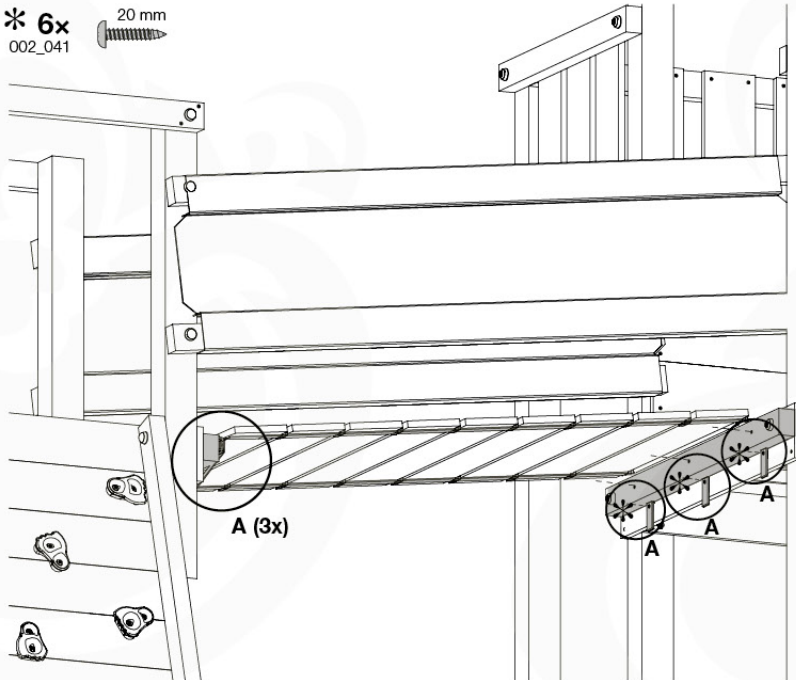

4x
120_005

19c

19d

6x 002_220 45 mm  ø35 mm

19e

Jungle Playhouse XL

19e''

- 6x 60 mm / 80 mm screws
- * 6x 20 mm screws