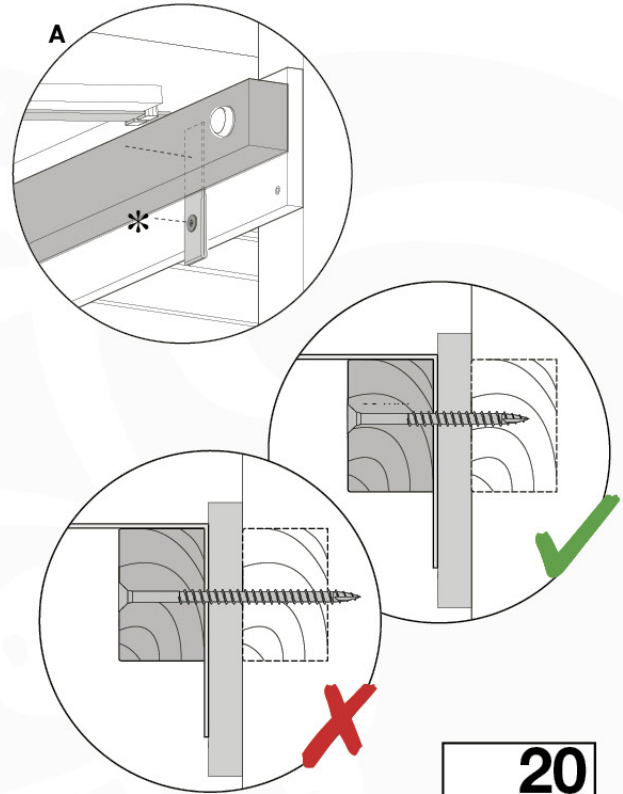

4x
120_005

19c

19d

6x 002_220 45 mm  ø35 mm

19e

Jungle Playhouse XL

19e''

- 6x 60 mm / 80 mm screws
- * 6x 20 mm screws