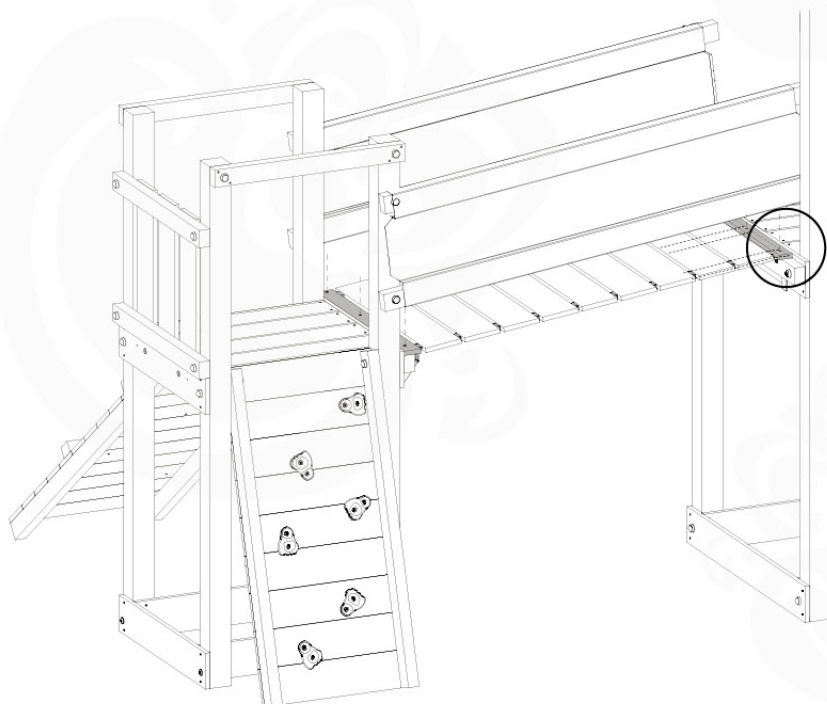

4x
120_005

19c

19d

6x 002_220 45 mm  ø35 mm

19e

Jungle Playhouse XL

19e''

- 6x 60 mm / 80 mm screws
- * 6x 20 mm screws