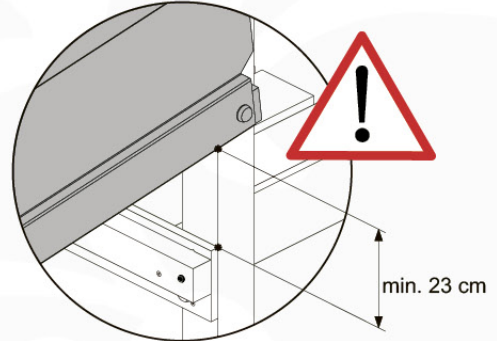

17e

Jungle Barn 1