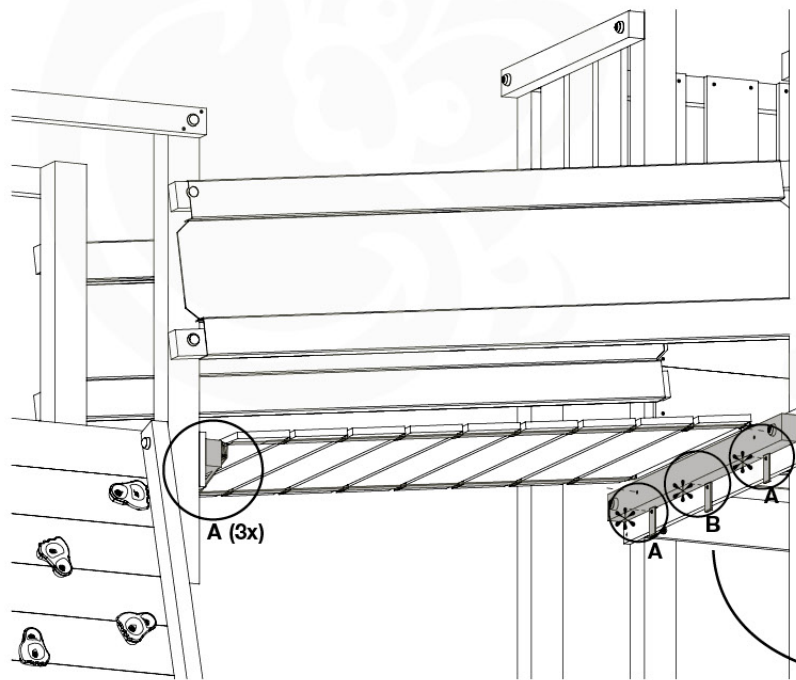

19e''

Jungle Playhouse XL

- 5x 60 mm / 80 mm screws
- 6x 20 mm screws