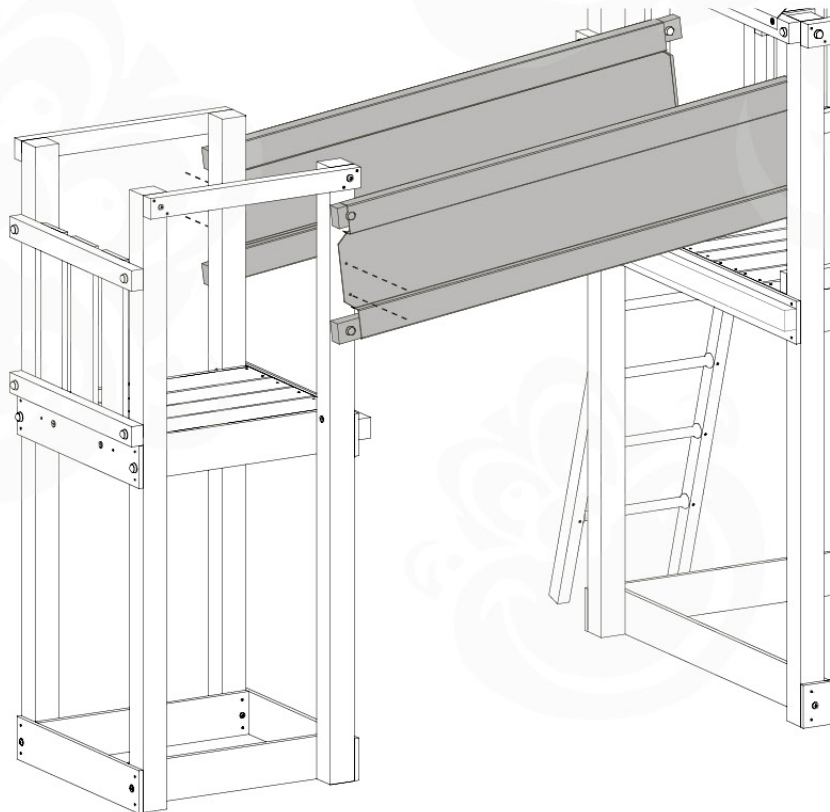

17h

4x
002_308
023_031