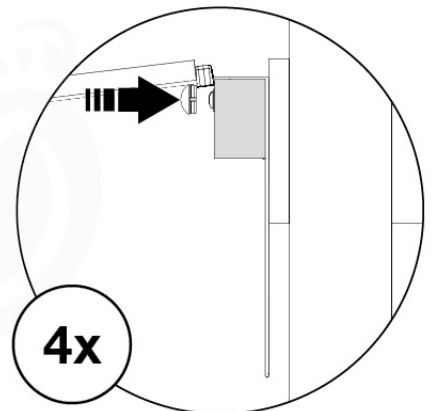

4x
120_005

19c

19d

6x 002_220 45 mm  ø35 mm

19e

Jungle Playhouse XL

19e''

- 6x 60 mm / 80 mm screws
- * 6x 20 mm screws