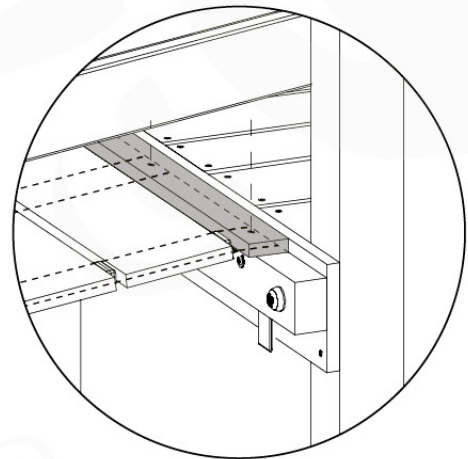

4x
120_005

19c

19d

6x 002_220 45 mm  ø35 mm

19e

Jungle Playhouse XL

19e''

- 6x 60 mm / 80 mm screws
- * 6x 20 mm screws