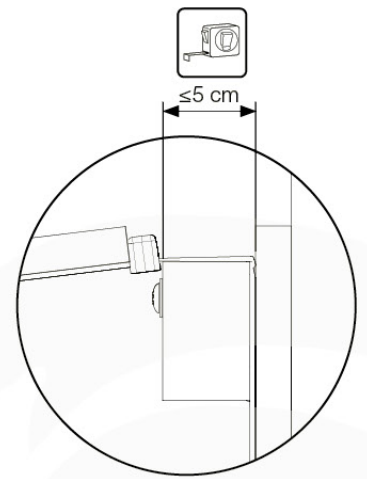

4x
120_005

19c

19d

6x 002_220 45 mm  ø35 mm

19e

Jungle Playhouse XL

19e''

- 6x 60 mm / 80 mm screws
- * 6x 20 mm screws