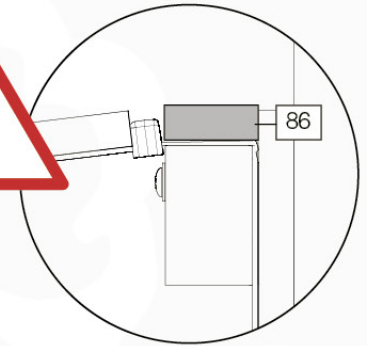

4x
120_005

19c

19d

6x 002_220 45 mm  ø35 mm

19e

Jungle Playhouse XL

19e''

- 6x 60 mm / 80 mm screws
- * 6x 20 mm screws