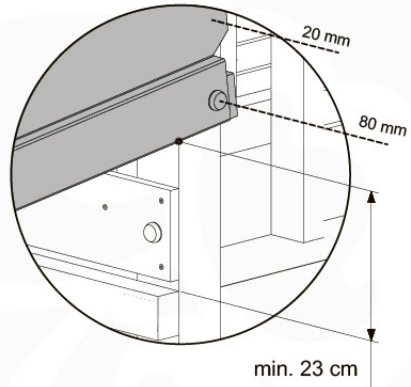

17g

4x
001_417
120_005

4x
002_308
023_031

Jungle Cubby