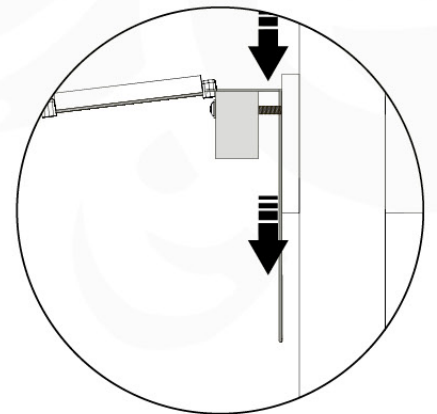

4x
120_005

19c

19d

6x 002_220 45 mm  ø35 mm

19e

Jungle Playhouse XL

19e''

- 6x 60 mm / 80 mm screws
- * 6x 20 mm screws