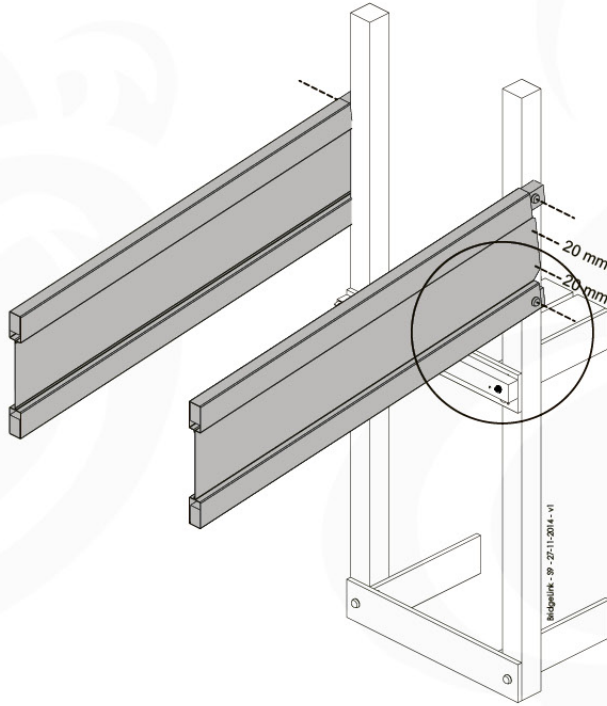

17e

Jungle Barn 1