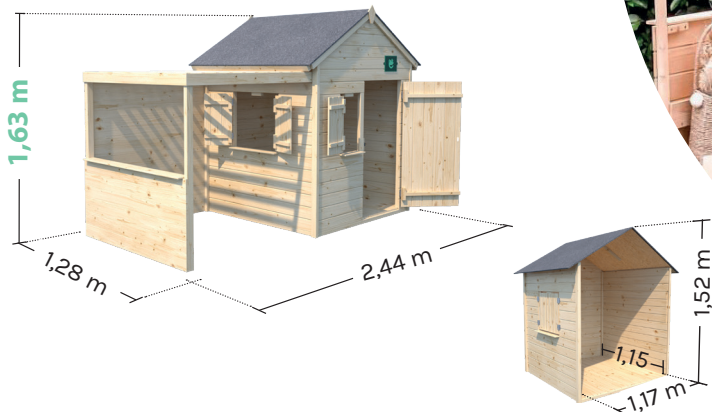

## ALPAGA

3-12  
years

With its pergola, counter and openings, the ALPAGA wooden house invites your children to invent stories and experience extraordinary adventures.

- Self-assembly kit: 6 hours assembly time for 2 adults.
- Untreated wood, to be protected with a suitable product and guaranteed for 2 years\*.
- Wood thickness: 12 mm walls.
- Sold unpainted and without accessories. Suggested presentation.

### Equipment included:

**WOODEN PLAYHOUSE EQUIPPED WITH A FLOOR.**

**PLAYHOUSE WITH PRE-ASSEMBLED PANELS FOR EASY INSTALLATION, AND A BITUMEN FELT ROOF.**

**A DOOR (50.5 X 103 CM). TWO WINDOWS WITHOUT PLEXIGLAS AND WITH SHUTTERS (47.5 X 43 CM / 24.5 X 43 CM). AND A DECORATIVE METAL PLATE.**

**A PLAYHOUSE WITH PERGOLA, MADE FROM UNTREATED WOOD, TO BE PROTECTED WITH A SUITABLE PRODUCT AND DECORATED AS YOU WISH.**

105 kg

↓ 41 cm  
→ 127 cm  
↗ 122 cm