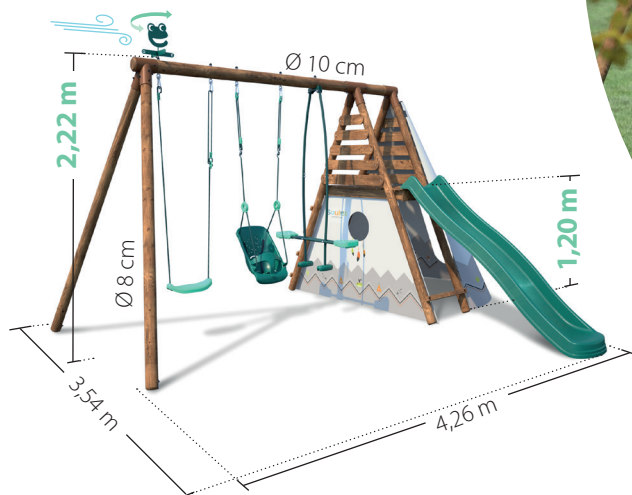

505944

CAMÉLIA

3-12
years

x7

OR

3-12 years x6

6-36 months x1

Designed in France.
Made in Europe.

Complies with current Toy regulations

* Against Fungi (Basidiomycètes, cubic rot, fibrous)

With Camélia, children will have hours of fun in the garden! Featuring a simple swing, a baby swing, an opposite swing, a slide and a teepee, it offers players a complete play area where they can swing, slide and take refuge for adventures full of discovery!

- Self-assembly kit: 4 hours assembly time for 2 adults.
- Included: structure, accessories, teepee, metal weathervane, screws, carabiner hooks, anchoring kit.
- Structure: class 4 autoclave-treated wood, guaranteed to last 10 years*.
- Sections: beam \varnothing 10 cm / legs \varnothing 8 cm.
- See-saw: galvanised steel tubes, more resistant to corrosion.

97 kg

40 cm
232,5 cm
52 cm

16,5 cm
230 cm
34 cm

Warning.

- Only for outdoor domestic use.
- Not suitable for children under 36 months. (Except baby seat).
- For children from 3 to 12 years, 50 kg max. (Except baby seat : 6 months and over, max. 50 kg). Maximum height is reduced to 35 kg per sitting place for double sit swing (see saw & double swing)