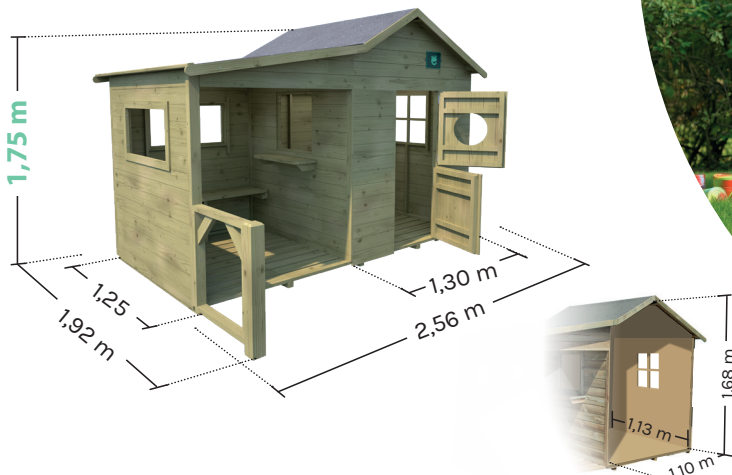

506004

HACIENDA

3-12
years

A large wooden hut that's sure to be a great place for children to play!

- Self-assembly kit: 3 hours assembly time for 2 adults.
- 12 mm thick, class 3 autoclave-treated wood, guaranteed to last for 3 years*.
- Sold unpainted and without accessories. Suggested presentation.

Equipment included:

PLAYHOUSE WITH 20 MM FLOOR, CANOPY, BENCH AND COUNTER.

PRE-ASSEMBLED PANELS FOR EASY INSTALLATION.

A 48 X 112 CM FARMHOUSE DOOR AND 4 WINDOWS (44 X 44 CM / 44 X 44 CM + PLEXIGLAS / 70 X 35 CM / 70 X 35 CM).

ROOF WITH BITUMEN FELT.

200 kg

↓ 65 cm
→ 152 cm
↗ 122 cm

Warning.

- Only for outdoor domestic use.
- Not suitable for children under 36 months.
- For children from 3 to 12 years (50 kg max).

Designed in France.
Made in Europe.