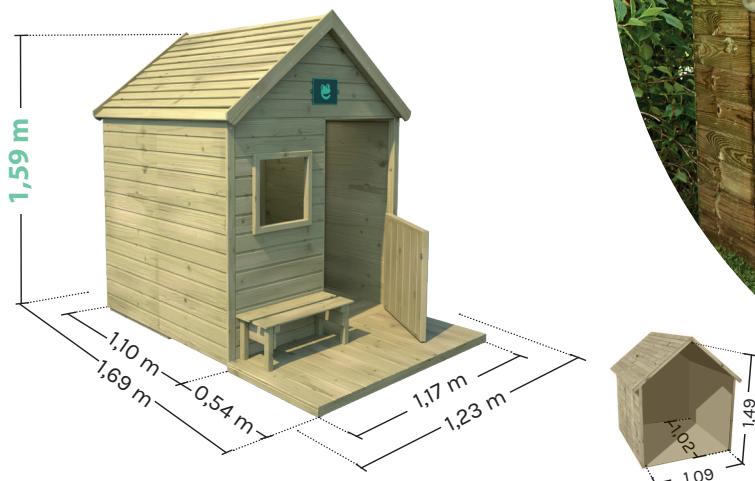

506005

HEIDI

3-12
years

A charming wooden cabin with a bench, floor and terrace.

- Self-assembly kit: 2 hours assembly time for 2 adults.
- 12 mm thick, class 3 autoclave-treated wood, guaranteed to last for 3 years*.
- Sold unpainted and without accessories. Suggested presentation.

Equipment included:

PLAYHOUSE EQUIPPED WITH A FLOOR, TERRACE AND BENCH.

PRE-ASSEMBLED PANELS FOR EASY INSTALLATION.

A 54 X 103 CM WICKET DOOR THAT DOES NOT SLAP SHUT IN THE WIND, AND A 29 X 32.5 CM NON- PLEXIGLAS WINDOW.

WOODEN ROOF.

96 kg

60 cm
120 cm
80 cm

Warning.

- Only for outdoor domestic use.
- Not suitable for children under 36 months.
- For children from 3 to 12 years (50 kg max).

Designed in France.
Made in Europe.